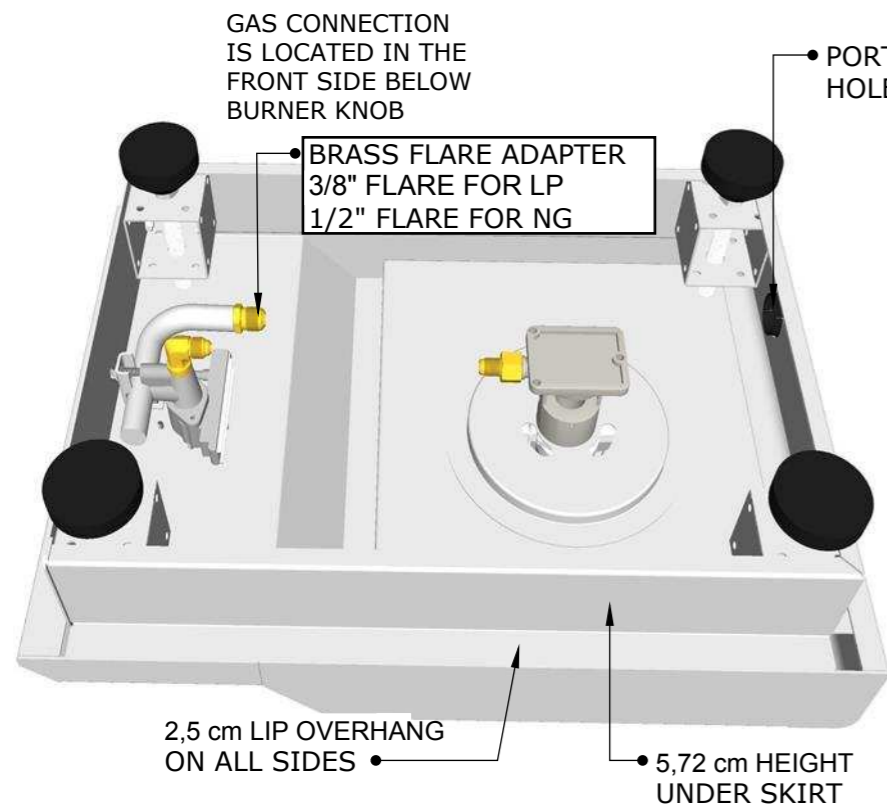

SUNSTONE®

RUBY SERIES VERSA SINGLE BURNER

PRODUCT
Item No.
SUN13VSB-LP/NG

DESCRIPTION
RUBY SERIES™ 13" VERSA™
Drop-in/Counter Top Single Gas
Burner

SPECIFICATIONS
PRODUCT SIZE - 33,02cm W X 21,60 cm H W/LEG x 48,26 cm D
CUT-OUT - 30,48cm W X 10,16cm H W/LEG 5,46cm H W/O LEG X 44,45cm D
WEIGHT - 9,53 KGS
BTU'S - UP TO 15,000
GAS TYPE - LP OR NG

Av. Combatentes do Ultramar, 184
2715-906 Lameiras, Sintra, Portugal
Tel. (+351) 219 670 073
Email: info@sunstoneoutdoorkitchens.com

PRODUCT SIZE

18 Gauge 304 Stainless steel Cover, Structure, 18 gauge 201 stainless steel for side Burner under skirt panels

PRODUCT TECHNICAL MEASUREMENTS - BOX SIZE

PRODUCT DETAILS

INSTALL AS DROP-IN OR SIMPLY PLACE ON COUNTER