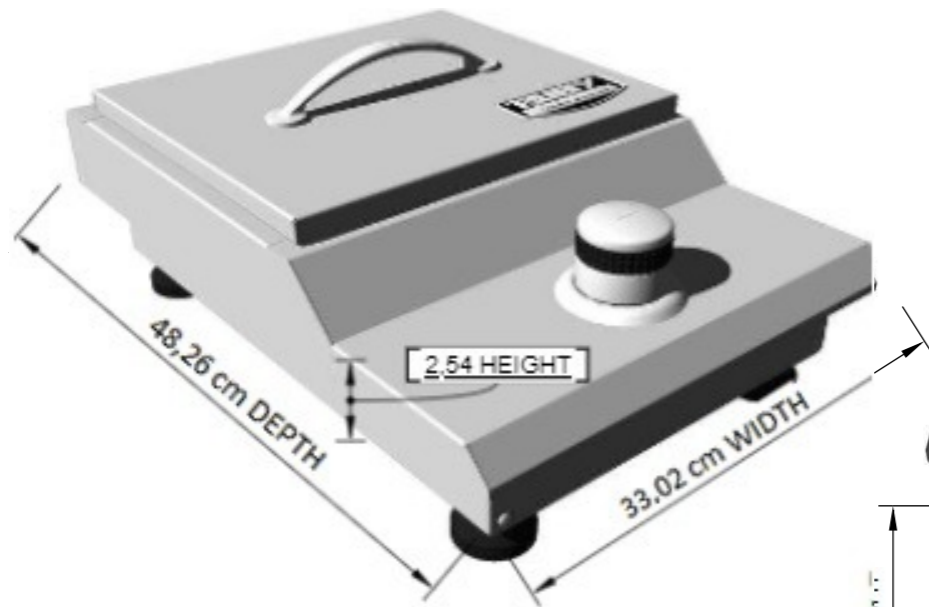

SUNSTONE®

RUBY SERIES VERSA SINGLE BURNER

PRODUCT
Item No.
SUN13VSB-LP/NG

DESCRIPTION
RUBY SERIES™ 13" VERSA™
Drop-in/Counter Top Single Gas
Burner

SPECIFICATIONS
PRODUCT SIZE - 33,02cm W X 21,60 cm H W/LEG x 48,26 cm D
CUT-OUT - 30,48cm W X 10,16cm H W/LEG 5,46cm H W/O LEG X 44,45cm D
WEIGHT - 9,53 KGS
BTU'S - UP TO 15,000
GAS TYPE - LP OR NG

Av. Combatentes do Ultramar, 184
2715-906 Lameiras, Sintra, Portugal
Tel. (+351) 219 670 073
Email: info@sunstoneoutdoorkitchens.com

PRODUCT SIZE

18 Gauge 304 Stainless steel Cover, Structure, 18 gauge 201 stainless steel for side Burner under skirt panels

PRODUCT TECHNICAL MEASUREMENTS - BOX SIZE

PRODUCT DETAILS

INSTALL AS DROP-IN OR SIMPLY PLACE ON COUNTER