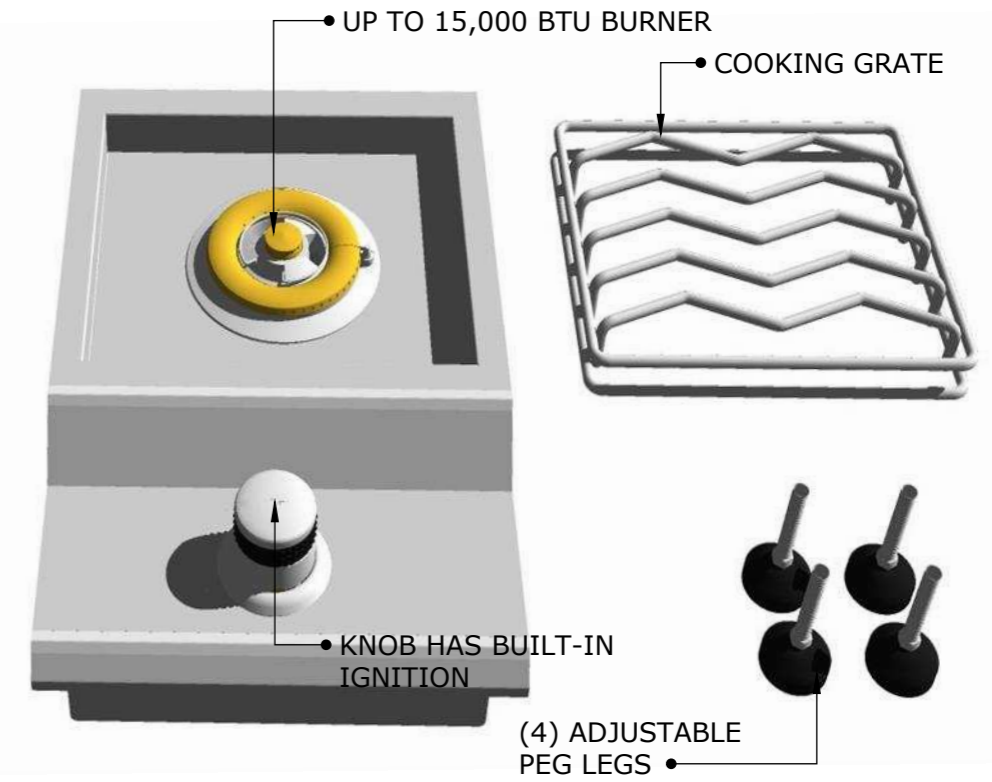

SUNSTONE®

RUBY SERIES VERSA SINGLE BURNER

PRODUCT
Item No.
SUN13VSB-LP/NG

DESCRIPTION
RUBY SERIES™ 13" VERSA™
Drop-in/Counter Top Single Gas
Burner

SPECIFICATIONS
PRODUCT SIZE - 33,02cm W X 21,60 cm H W/LEG x 48,26 cm D
CUT-OUT - 30,48cm W X 10,16cm H W/LEG 5,46cm H W/O LEG X 44,45cm D
WEIGHT - 9,53 KGS
BTU'S - UP TO 15,000
GAS TYPE - LP OR NG

Av. Combatentes do Ultramar, 184
2715-906 Lameiras, Sintra, Portugal
Tel. (+351) 219 670 073
Email: info@sunstoneoutdoorkitchens.com

PRODUCT SIZE

18 Gauge 304 Stainless steel Cover, Structure, 18 gauge 201 stainless steel for side Burner under skirt panels

PRODUCT TECHNICAL MEASUREMENTS - BOX SIZE

PRODUCT DETAILS

INSTALL AS DROP-IN OR SIMPLY PLACE ON COUNTER