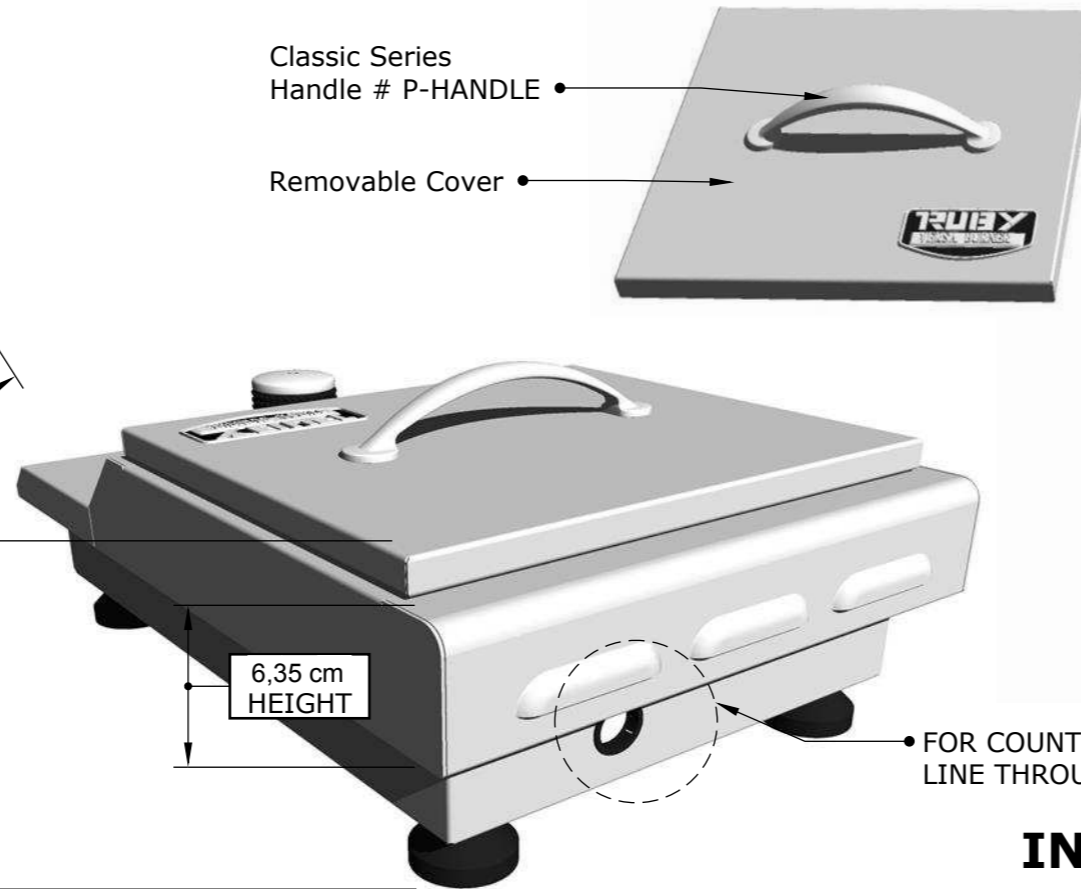

SUNSTONE®

RUBY SERIES VERSA SINGLE BURNER

PRODUCT
Item No.
SUN13VSB-LP/NG

DESCRIPTION
RUBY SERIES™ 13" VERSA™
Drop-in/Counter Top Single Gas
Burner

SPECIFICATIONS
PRODUCT SIZE - 33,02cm W X 21,60 cm H W/LEG x 48,26 cm D
CUT-OUT - 30,48cm W X 10,16cm H W/LEG 5,46cm H W/O LEG X 44,45cm D
WEIGHT - 9,53 KGS
BTU'S - UP TO 15,000
GAS TYPE - LP OR NG

Av. Combatentes do Ultramar, 184
2715-906 Lameiras, Sintra, Portugal
Tel. (+351) 219 670 073
Email: info@sunstoneoutdoorkitchens.com

PRODUCT SIZE

18 Gauge 304 Stainless steel Cover, Structure, 18 gauge 201 stainless steel for side Burner under skirt panels

PRODUCT TECHNICAL MEASUREMENTS - BOX SIZE

PRODUCT DETAILS

INSTALL AS DROP-IN OR SIMPLY PLACE ON COUNTER