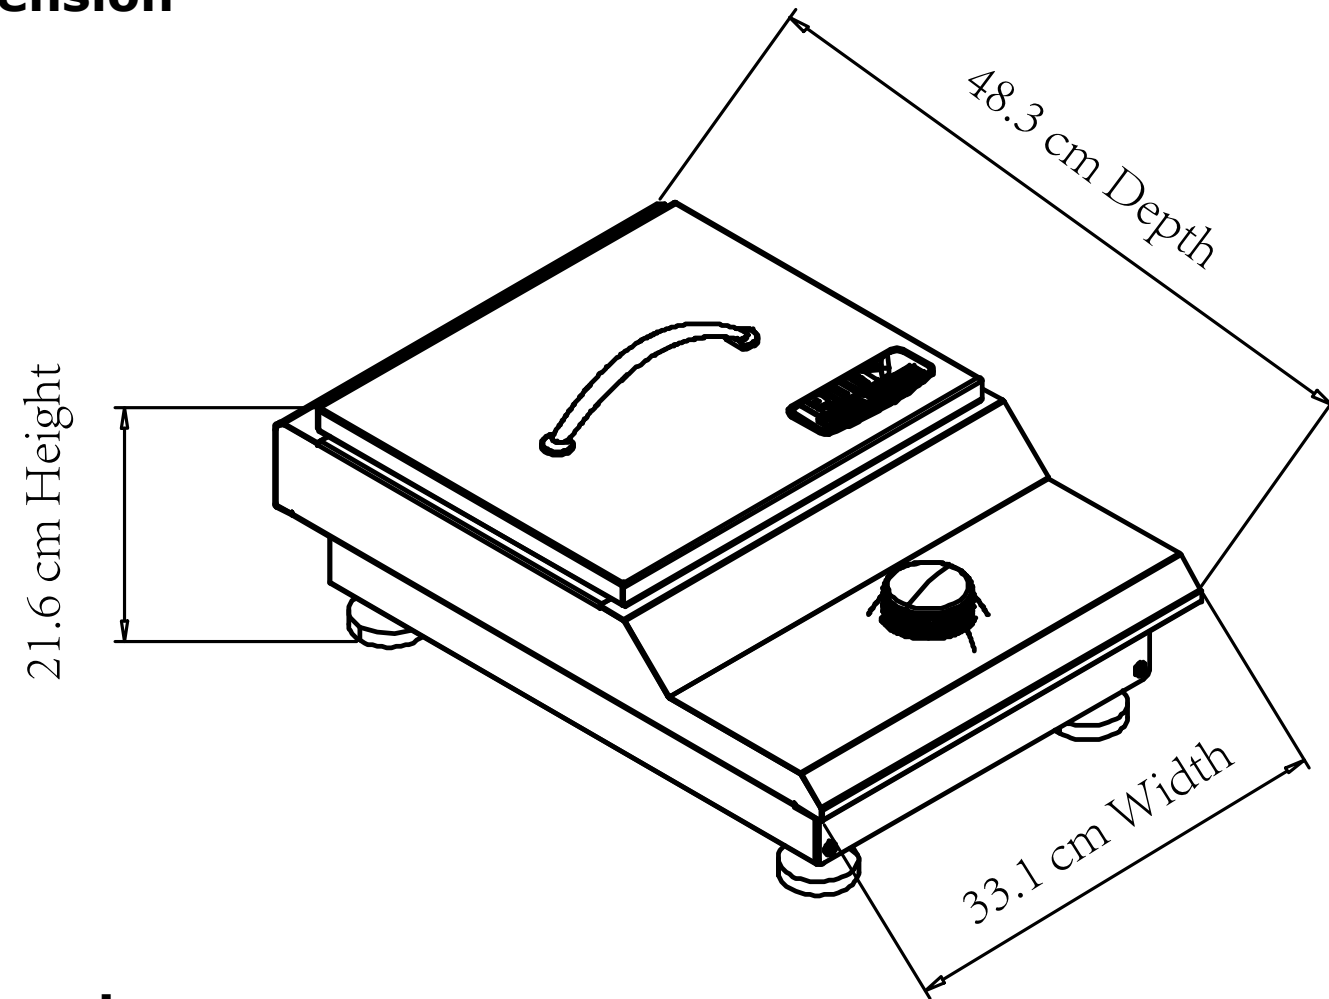

Product Dimension

Cut-out Dimension