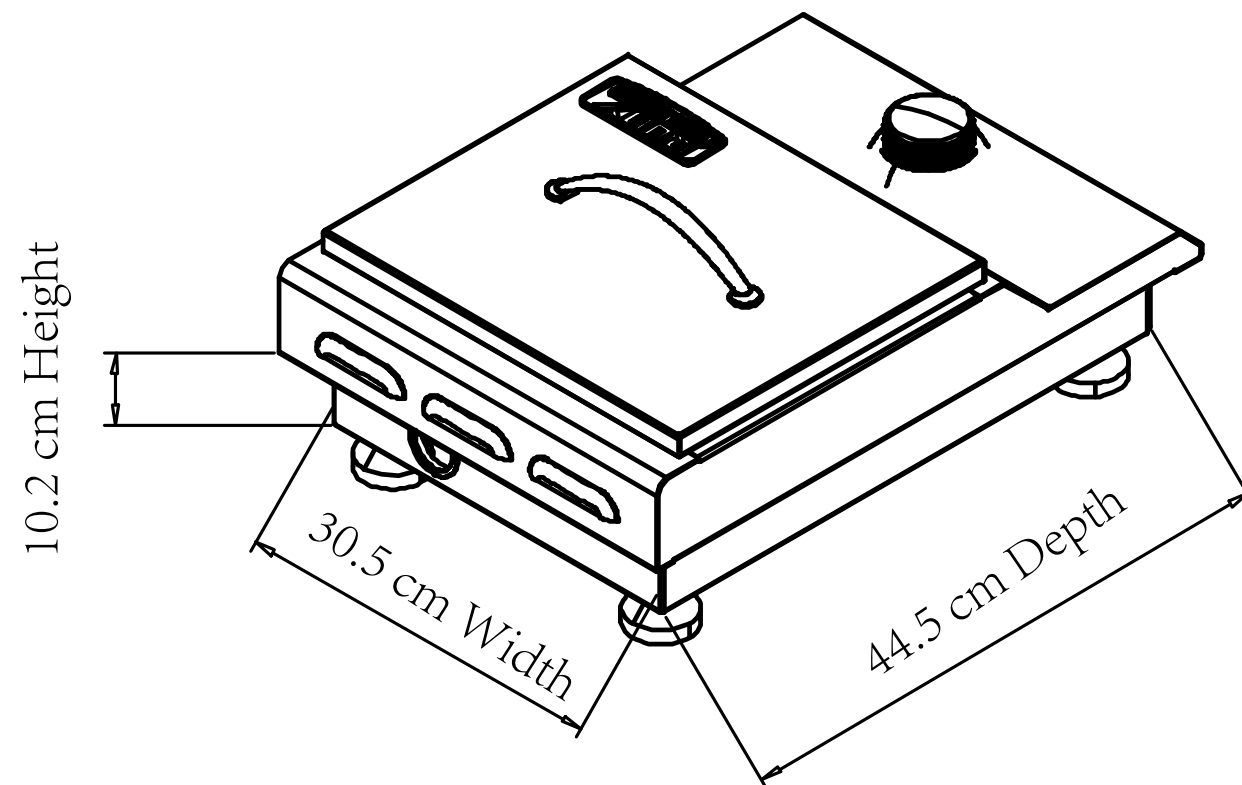

SUNSTONE
OUTDOOR KITCHENS

Av. Combatentes do Ultramar, 184
2715-776 Lameiras, Sintra, Portugal

Tel: (+351) 219 670 073

Email: info@sunstoneoutdoorkitchens.com

PRODUCT

Item No. SUN13VDB

DESCRIPTION

RUBY SERIES 13" VERSA Drop-in/

Counter Top Single Gas Burner

PRODUCT DIMENSION

Product Size(cm): 33.4 W x 48.7 D x 17.3 H

Cut-Out Size(cm): 29.1 W x 43.2 D x 8.8 H

Weight(kg): 8.34

MATERIAL SPEC

304 Stainless Steel entire structure,
1.2mm Control Panel ,
1.2mm Lid,
1.2mm main structure,
Handles are made with zinc alloy,
chrome plated.